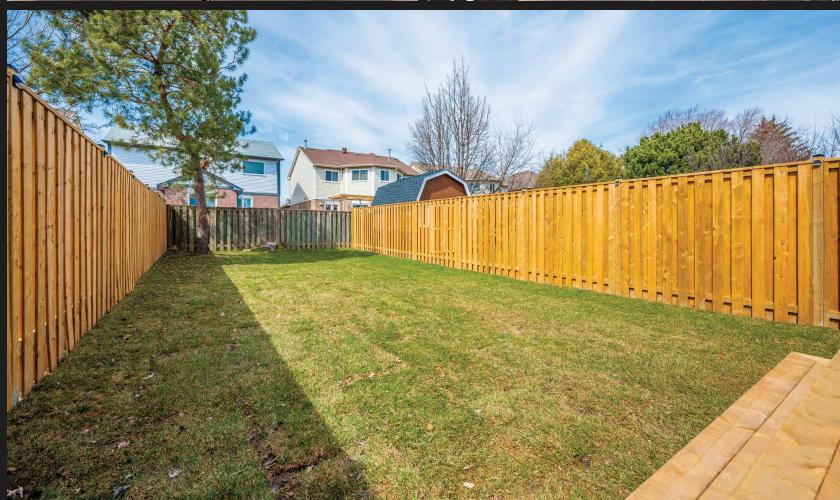

Welcome Home

7255 CORRINE CRES, MISSISSAUGA, ON

ROYAL LEPAGE

REAL ESTATE SERVICES LTD., BROKERAGE

416.454.1007
buysellwithdanielle@gmail.com

BUYSELLWITHDANIELLE.CA

**DANIELLE
MOSCHELLA**
BROKER

**TOP
MILLION DOLLAR
AGENT**