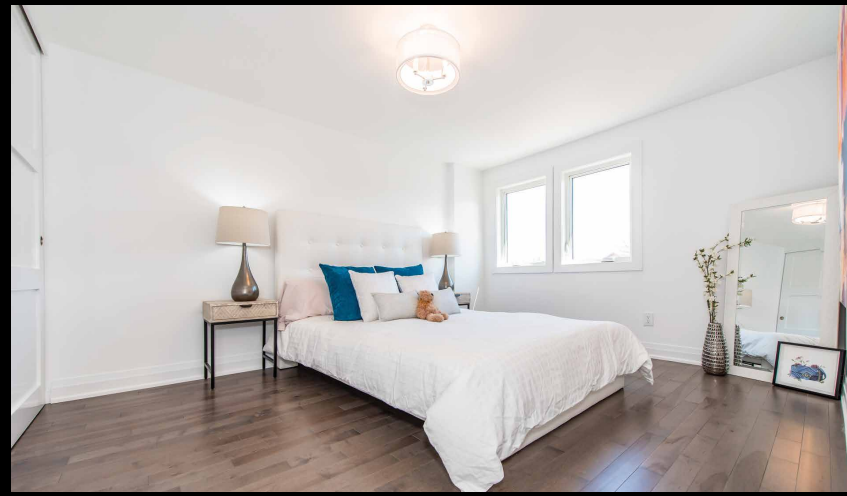

Welcome Home

7255 CORRINE CRES, MISSISSAUGA, ON

ROYAL LEPAGE

REAL ESTATE SERVICES LTD., BROKERAGE

416.454.1007
buysellwithdanielle@gmail.com

BUYSELLWITHDANIELLE.CA

**DANIELLE
MOSCHELLA**
BROKER

**TOP
MILLION DOLLAR
AGENT**