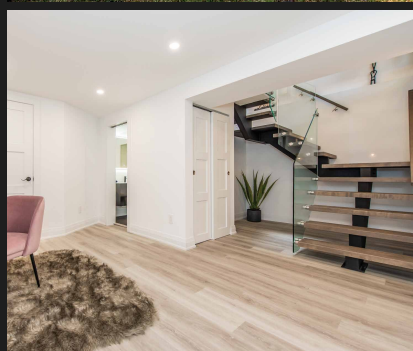

Welcome Home

7255 CORRINE CRES, MISSISSAUGA, ON

ROYAL LEPAGE

REAL ESTATE SERVICES LTD., BROKERAGE

416.454.1007
buysellwithdanielle@gmail.com

BUYSELLWITHDANIELLE.CA

**DANIELLE
MOSCHELLA**
BROKER

**TOP
MILLION DOLLAR
AGENT**