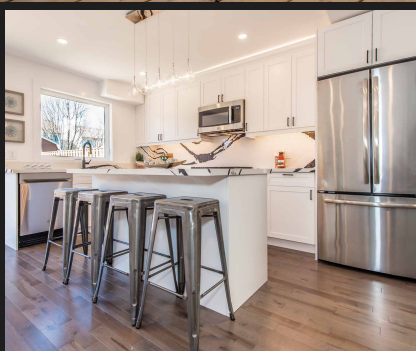

Welcome Home

7255 CORRINE CRES, MISSISSAUGA, ON

ROYAL LEPAGE

REAL ESTATE SERVICES LTD., BROKERAGE

416.454.1007
buysellwithdanielle@gmail.com

BUYSELLWITHDANIELLE.CA

**DANIELLE
MOSCHELLA**
BROKER

**TOP
MILLION DOLLAR
AGENT**