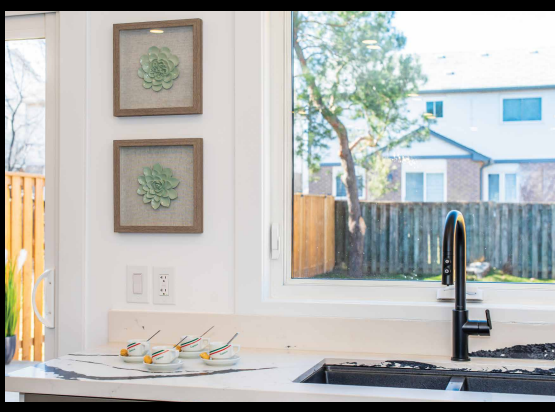

Welcome Home

7255 CORRINE CRES, MISSISSAUGA, ON

ROYAL LEPAGE

REAL ESTATE SERVICES LTD., BROKERAGE

416.454.1007
buysellwithdanielle@gmail.com

BUYSELLWITHDANIELLE.CA

**DANIELLE
MOSCHELLA**
BROKER

**TOP
MILLION DOLLAR
AGENT**