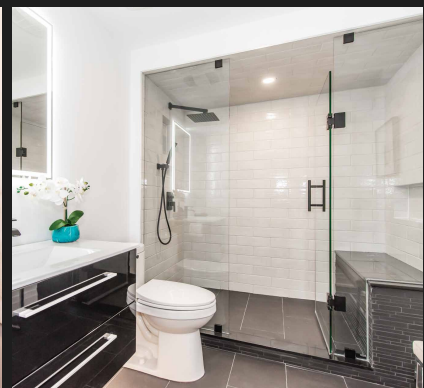

Welcome Home

7255 CORRINE CRES, MISSISSAUGA, ON

ROYAL LEPAGE

REAL ESTATE SERVICES LTD., BROKERAGE

416.454.1007
buysellwithdanielle@gmail.com

BUYSELLWITHDANIELLE.CA

**DANIELLE
MOSCHELLA**
BROKER

**TOP
MILLION DOLLAR
AGENT**