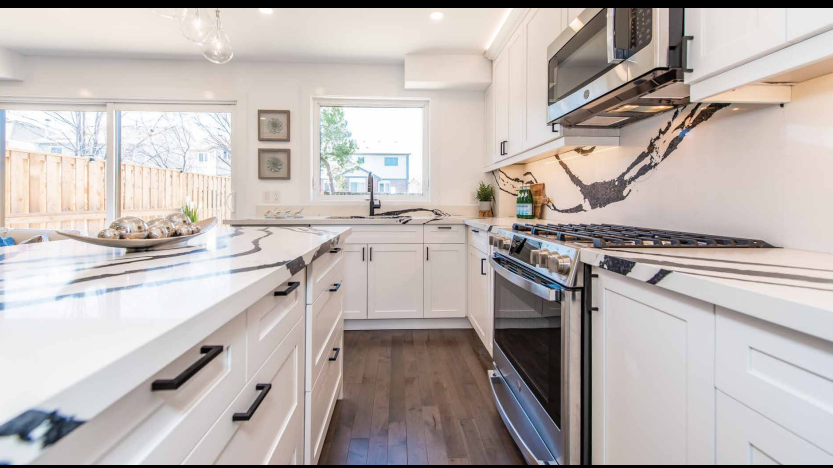

Welcome Home

7255 CORRINE CRES, MISSISSAUGA, ON

ROYAL LEPAGE

REAL ESTATE SERVICES LTD., BROKERAGE

416.454.1007
buysellwithdanielle@gmail.com

BUYSELLWITHDANIELLE.CA

**DANIELLE
MOSCHELLA**
BROKER

**TOP
MILLION DOLLAR
AGENT**