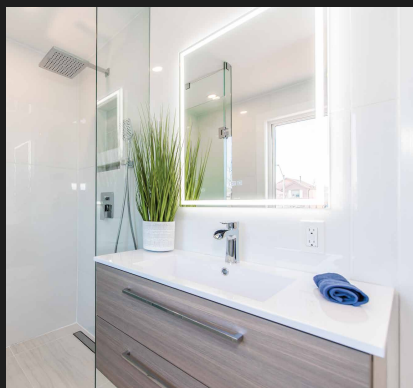

Welcome Home

7255 CORRINE CRES, MISSISSAUGA, ON

ROYAL LEPAGE

REAL ESTATE SERVICES LTD., BROKERAGE

416.454.1007
buysellwithdanielle@gmail.com

BUYSELLWITHDANIELLE.CA

**DANIELLE
MOSCHELLA**
BROKER

**TOP
MILLION DOLLAR
AGENT**