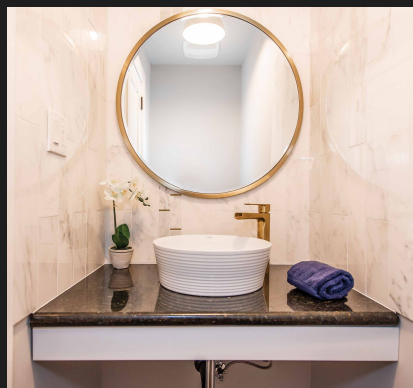

Welcome Home

7255 CORRINE CRES, MISSISSAUGA, ON

ROYAL LEPAGE

REAL ESTATE SERVICES LTD., BROKERAGE

416.454.1007
buysellwithdanielle@gmail.com

BUYSELLWITHDANIELLE.CA

**DANIELLE
MOSCHELLA**
BROKER

**TOP
MILLION DOLLAR
AGENT**