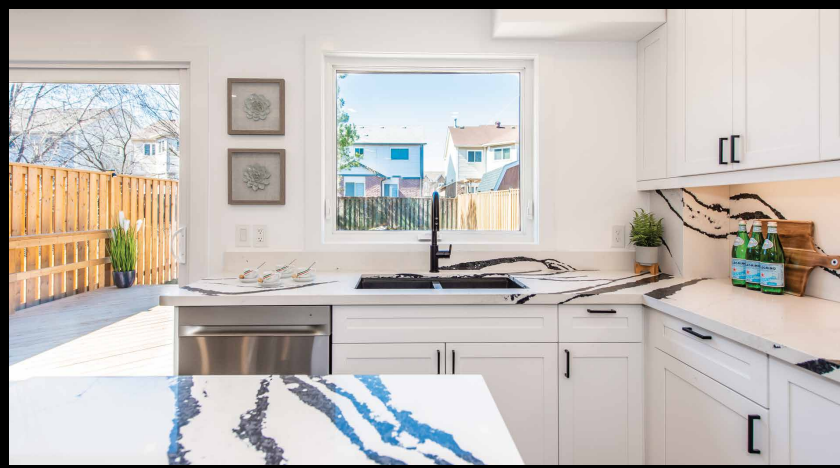

Welcome Home

7255 CORRINE CRES, MISSISSAUGA, ON

ROYAL LEPAGE

REAL ESTATE SERVICES LTD., BROKERAGE

416.454.1007
buysellwithdanielle@gmail.com

BUYSELLWITHDANIELLE.CA

**DANIELLE
MOSCHELLA**
BROKER

**TOP
MILLION DOLLAR
AGENT**