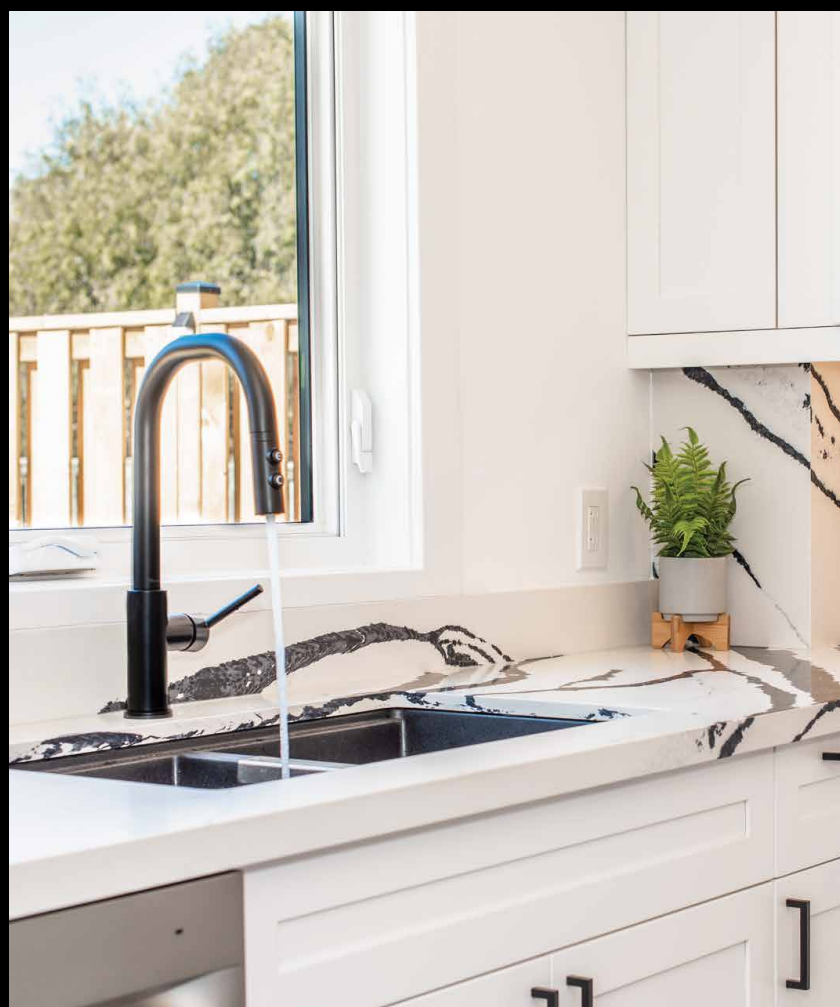

Welcome Home

7255 CORRINE CRES, MISSISSAUGA, ON

ROYAL LEPAGE

REAL ESTATE SERVICES LTD., BROKERAGE

416.454.1007
buysellwithdanielle@gmail.com

BUYSELLWITHDANIELLE.CA

**DANIELLE
MOSCHELLA**
BROKER

**TOP
MILLION DOLLAR
AGENT**