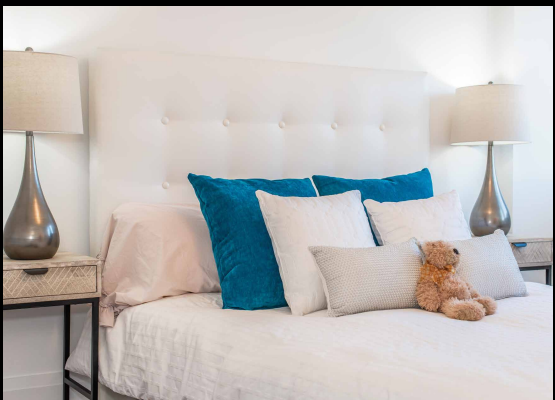

Welcome Home

7255 CORRINE CRES, MISSISSAUGA, ON

ROYAL LEPAGE

REAL ESTATE SERVICES LTD., BROKERAGE

416.454.1007
buysellwithdanielle@gmail.com

BUYSELLWITHDANIELLE.CA

**DANIELLE
MOSCHELLA**
BROKER

**TOP
MILLION DOLLAR
AGENT**