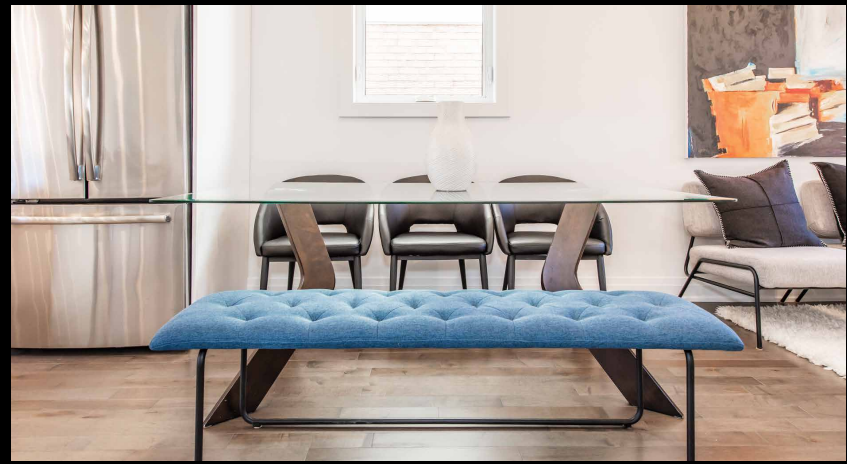

Welcome Home

7255 CORRINE CRES, MISSISSAUGA, ON

ROYAL LEPAGE

REAL ESTATE SERVICES LTD., BROKERAGE

416.454.1007
buysellwithdanielle@gmail.com

BUYSELLWITHDANIELLE.CA

**DANIELLE
MOSCHELLA**
BROKER

**TOP
MILLION DOLLAR
AGENT**