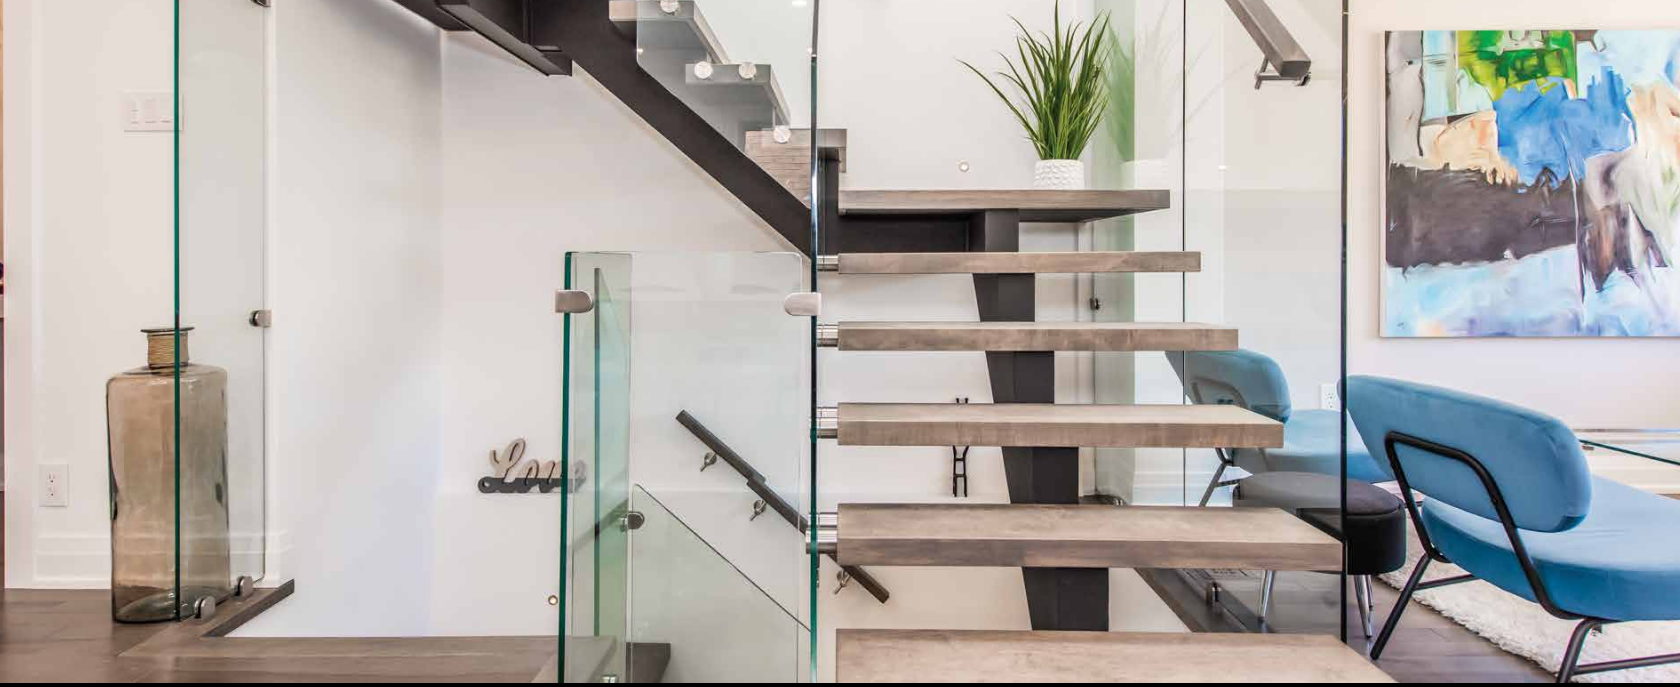

Welcome Home

7255 CORRINE CRES, MISSISSAUGA, ON

ROYAL LEPAGE

REAL ESTATE SERVICES LTD., BROKERAGE

416.454.1007
buysellwithdanielle@gmail.com

BUYSELLWITHDANIELLE.CA

**DANIELLE
MOSCHELLA**
BROKER

**TOP
MILLION DOLLAR
AGENT**